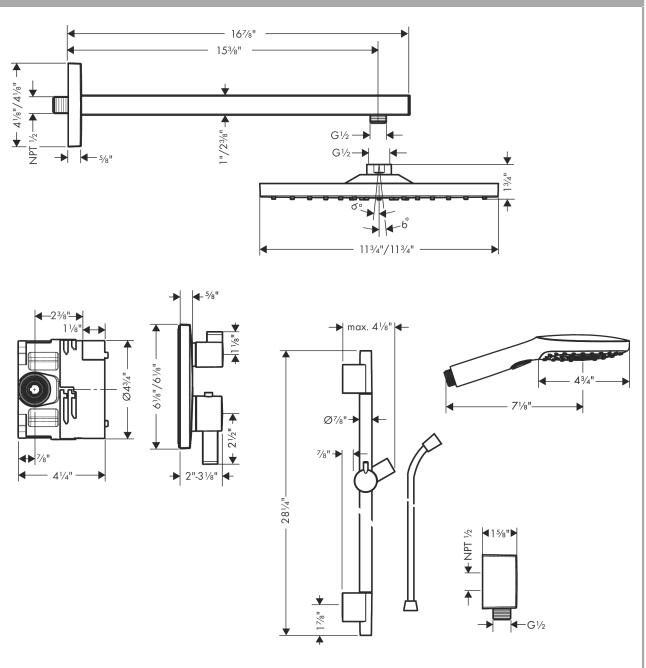

Raindance E
Thermostatic Showerhead/Wallbar Set with Rough, 2.0 GPM
 Surface: **chrome** Part no. : **04914000**

Description

Features

- Consists of: Showerhead, hand shower, Wallbar, Showerarm, Thermostatic Trim, Rough, Wall Outlet, Handshower hose
- Shower head size: 300 x 300 mm
- Spray modes overhead shower: Rain
- Spray modes hand shower: RainAir, Rain, Whirl
- Flow: 2.0 GPM (7.6 L/Min)
- Profile stand pipe: round
- Pivot connector prevents hose from tangling
- Use of outlets: Volume control and diverter for 2 outlets
- Slider: hand shower holder of plastic

Item details

List Price \$ 1,853.00

Technology

Compliance

Product image

Scale drawing

Raindance E
Thermostatic Showerhead/Wallbar Set with Rough, 2.0 GPM
 Surface: **chrome** Part no. : **04914000**

Exploded drawing

Year of production: >08/20

Raindance E
Thermostatic Showerhead/Wallbar Set with Rough, 2.0 GPM
 Surface: **chrome** Part no. : **04914000**

Spare parts list

Year of production: >08/20

Pos.	Description	Part no.	Price	PU
1	base body	01850181	-	1
2	Finish set	15714001	-	1
3	showerhead cpl.	26239001	-	1
4	handshower	04528000	-	1
5	shower arm	04731000	-	1
6	wall bar cpl.	28632000	-	1
7	-	26455001	-	1