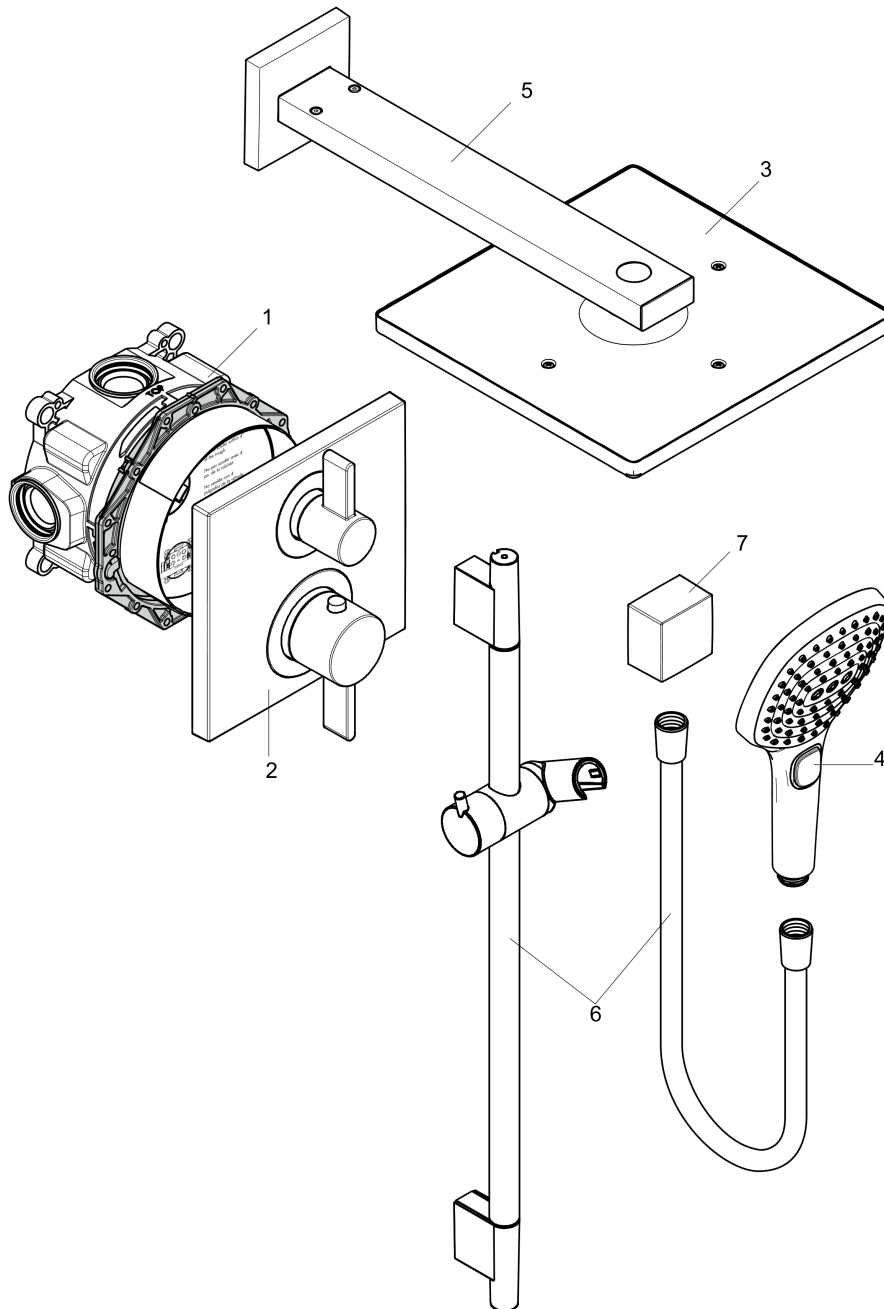

Raindance E
Thermostatic Showerhead/Wallbar Set with Rough, 2.0 GPM
 Surface: **chrome** Part no. : **04914000**

Description

Features

- Consists of: Showerhead, hand shower, Wallbar, Showerarm, Thermostatic Trim, Rough, Wall Outlet, Handshower hose
- Shower head size: 300 x 300 mm
- Spray modes overhead shower: Rain
- Spray modes hand shower: RainAir, Rain, Whirl
- Flow: 2.0 GPM (7.6 L/Min)
- Profile stand pipe: round
- Pivot connector prevents hose from tangling
- Use of outlets: Volume control and diverter for 2 outlets
- Slider: hand shower holder of plastic

Item details

List Price \$ 1,853.00

Technology

Compliance

Product image

Scale drawing

Raindance E
Thermostatic Showerhead/Wallbar Set with Rough, 2.0 GPM
 Surface: **chrome** Part no. : **04914000**

Exploded drawing

Year of production: >08/20

Raindance E
Thermostatic Showerhead/Wallbar Set with Rough, 2.0 GPM
 Surface: **chrome** Part no. : **04914000**

Spare parts list

Year of production: >08/20

Pos.	Description	Part no.	Price	PU
1	base body	01850181	-	1
2	Finish set	15714001	-	1
3	showerhead cpl.	26239001	-	1
4	handshower	04528000	-	1
5	shower arm	04731000	-	1
6	wall bar cpl.	28632000	-	1
7	-	26455001	-	1